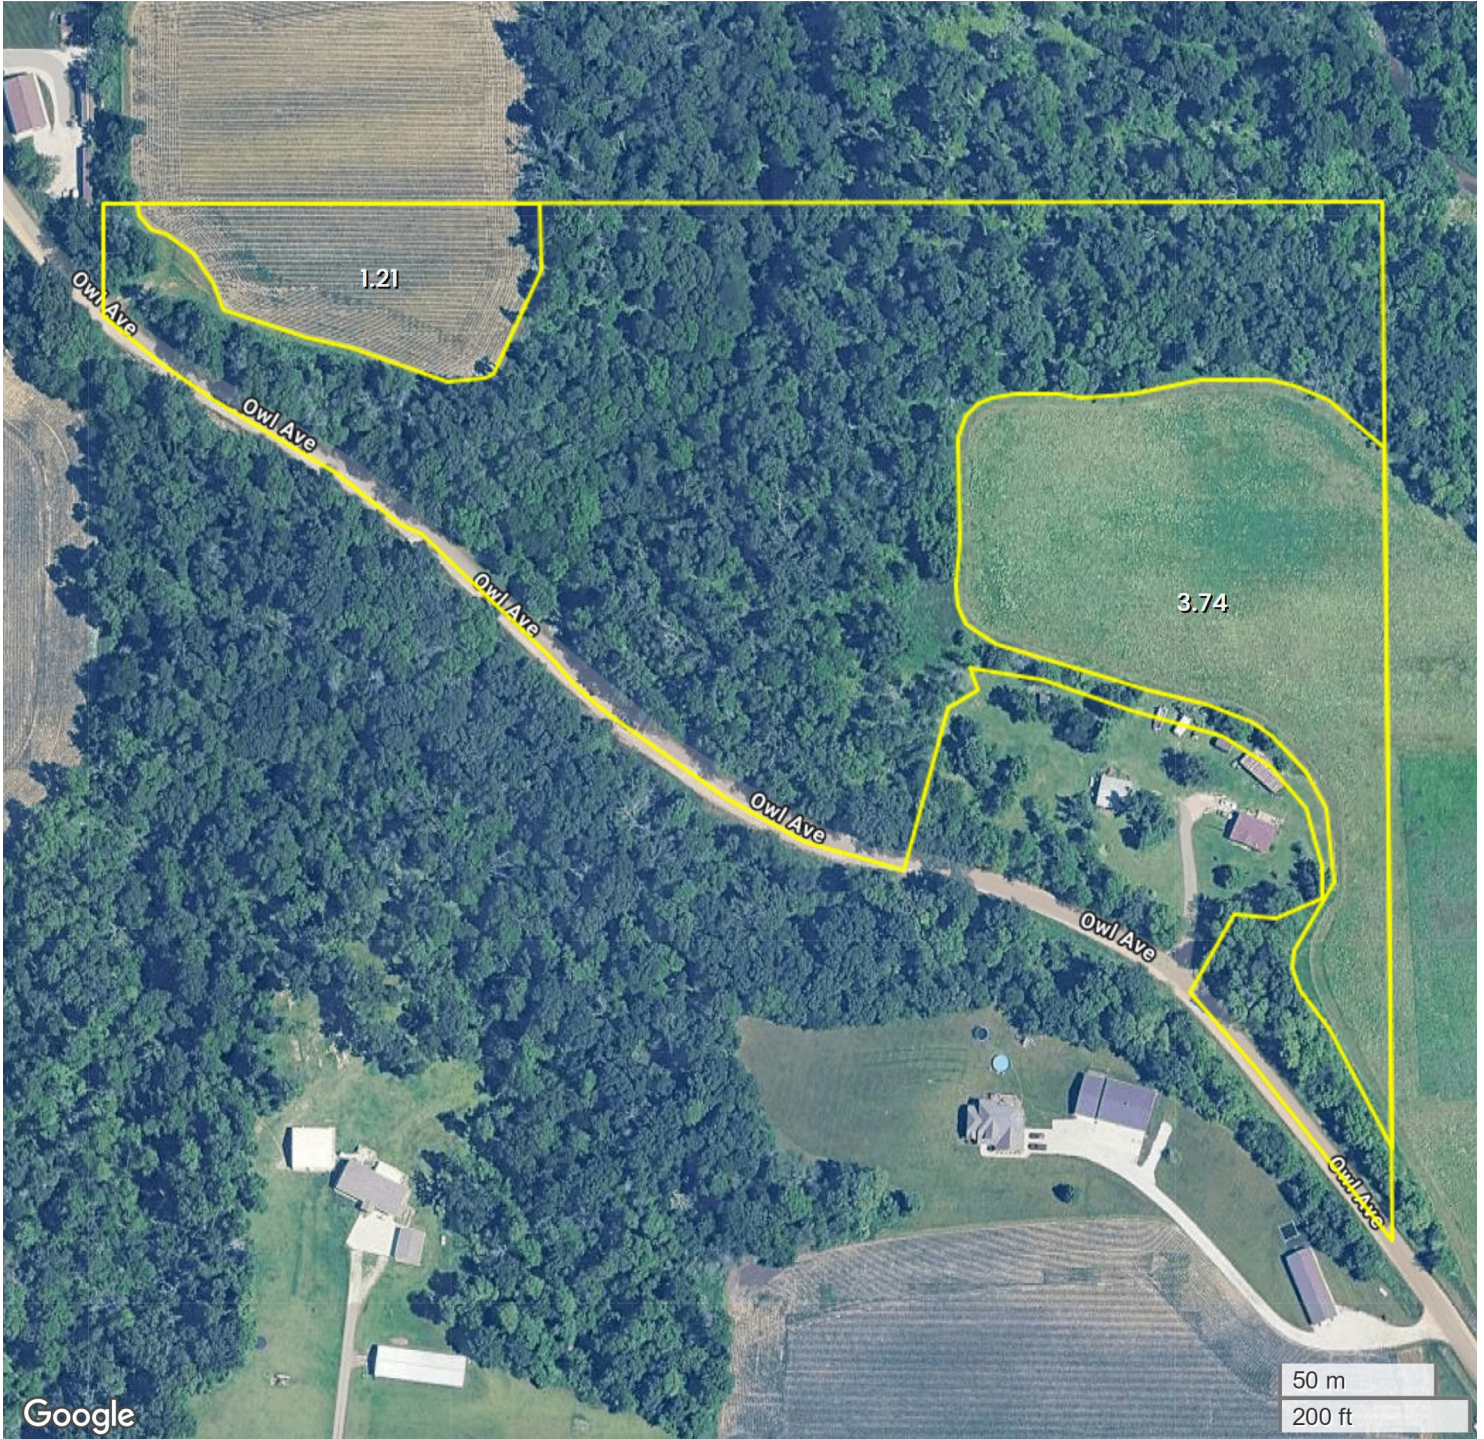

SMELTZER I (16.49 AC TOTAL, 4.95 AC TILLABLE)

AERIAL MAP

Center: 41.902003, -93.881107

21-82N-26W
Cass Township
Boone County, IA

FarmWorth, LLC makes no warranties, express or implied, regarding the accuracy of any information provided through FarmWorth.com. User is solely responsible for independently verifying all information prior to use and waives any claims against FarmWorth, LLC arising from inaccuracies in such information.